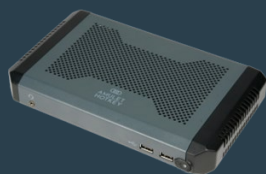

Cost effective entry point for GPU accelerated workstations to deliver secure access anywhere

The CoreStation RX360 is a powerful, custom engineered 1U rack-mounted workstation with enterprise class server management and monitoring capabilities.

CoreStation RX360

Compact Performance Remote Workstation

Related Products

DX Enterprise Thin Clients

To connect to your remote workstation, your end users require a client device. Amulet Hotkey 5th Gen DX1500 and DX1700 clients deliver an end-to-end solution with a range of thin client devices built with the enterprise and security in mind.